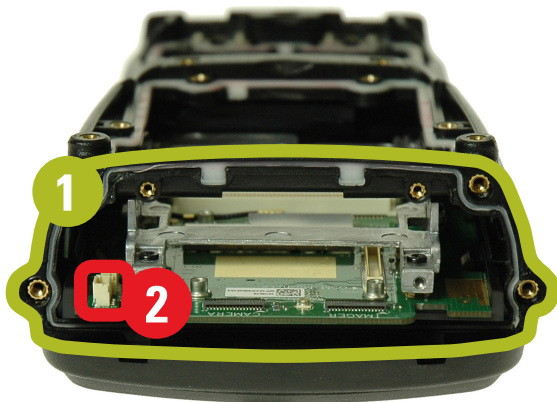

A UNIQUE MODULAR DESIGN LETS YOU ADD NEW FEATURES — IN MINUTES.

THE MODULAR DESIGN of the Workabout Pro 4 lets you start with the features you need today, and upgrade to new features at any time, simply by switching modules. There is never a need to send the device back to a service depot. Simply replace the top end-cap or the back of the device, or insert an internal module, all right in your facility, in minutes.

With the Workabout Pro 4, you can start with Wi-Fi and add WWAN to serve a worker outside the four walls. Need to support a new type of bar code? Just swap scan engines. Want to add speech picking? No problem, a special end cap adds a headset jack. You can add support for any type of RFID or add GPS or an 8 MP camera. And the combination GPS/Wi-Fi diversity antenna module provides better Wi-Fi range and performance.