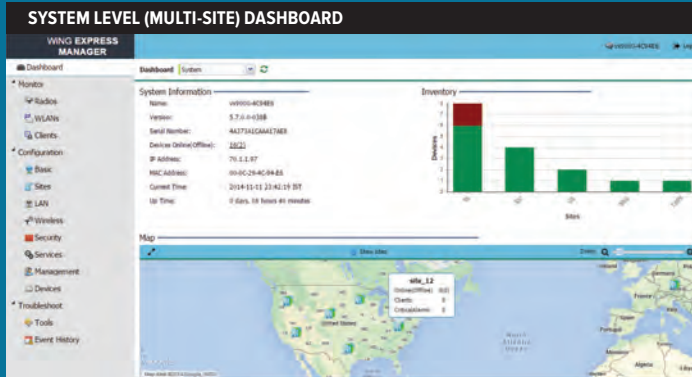

of your access points to simply manage an entire network of 25 access points. If your 25 access points are spread out in multiple locations or your business requires more than 25 access points in one or more locations or the management of heterogeneous access points, no problem — just add WiNG Express Manager to easily manage up to 1,024 access points in all of your sites.

Get your network up and running in minutes with easy zero-touch deployment

With WiNG Express, you don't need to understand advanced configuration options to get your network up and running. Easy site setup and intuitive auto-provisioning policy allows easy multi-site deployments. Just power up your access points to automatically discover and provision your access points with the predefined configurations. Your enterprise-class WLAN is ready to go in minutes.

Powerful analytics made easy

Wing Express presents the volumes of information about your access points and their radios, all of your WLANs and all of the mobile devices connected to your WLANs in easy to understand screens that make it easy to monitor and manage every aspect of your enterprise class wireless network.

WLAN MANAGEMENT MADE SIMPLE

WiNG Express Manager's intuitive and easy to understand screens make every aspect of managing your WLAN easy — from initial staging to ongoing daily management.

The system level dashboard presents a map view of all the sites with inventory details for immediate visualization of the entire network. The site-level dashboard allows you to see the status of your access points and their radios, the client devices — including device type — connected to your access points, how much capacity is available and more. And a drop-down box allows you to view information for your preferred timeframe — for the last 30 minutes, the past two hours or the last 24 hours.