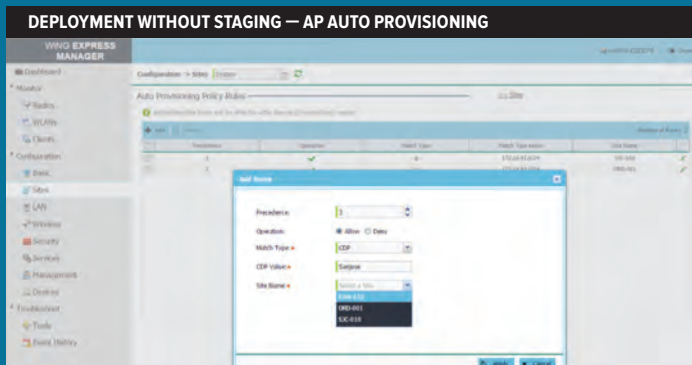

Powerful analytics made easy

Wing Express presents the volumes of information about your access points and their radios, all of your WLANs and all of the mobile devices connected to your WLANs in easy to understand screens that make it easy to monitor and manage every aspect of your enterprise class wireless network.

WLAN MANAGEMENT MADE SIMPLE

WiNG Express Manager's intuitive and easy to understand screens make every aspect of managing your WLAN easy — from initial staging to ongoing daily management.

The system level dashboard presents a map view of all the sites with inventory details for immediate visualization of the entire network. The site-level dashboard allows you to see the status of your access points and their radios, the client devices — including device type — connected to your access points, how much capacity is available and more. And a drop-down box allows you to view information for your preferred timeframe — for the last 30 minutes, the past two hours or the last 24 hours.

Setting up a multi-site network has never been easier. Site creation from the system level configuration can be as simple as choosing the default template configuration or cloning the desired configuration from an existing site. Specific system level configuration settings you define are pushed out globally and automatically applied to all of your access points in all of your sites or to a specific site, dramatically simplifying the time, effort and cost of network-wide configuration.

WiNG Express Manager's auto-provisioning feature allows you to deploy a multi-site WLAN network without any pre-staging. Policies can be defined for each site to match against parameters such as CDP/LLDP string, AP MAC and IP address to place APs in a specific site and apply the appropriate configuration. As a result, the time required to deploy your WLAN infrastructure is significantly reduced.