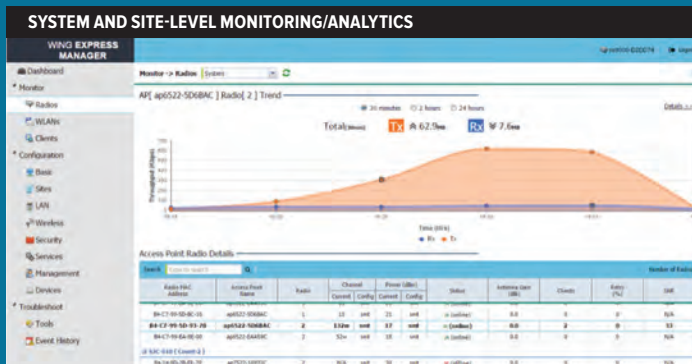

Powerful analytics made easy

Wing Express presents the volumes of information about your access points and their radios, all of your WLANs and all of the mobile devices connected to your WLANs in easy to understand screens that make it easy to monitor and manage every aspect of your enterprise class wireless network.

WLAN MANAGEMENT MADE SIMPLE

WiNG Express Manager's intuitive and easy to understand screens make every aspect of managing your WLAN easy — from initial staging to ongoing daily management.

The system level dashboard presents a map view of all the sites with inventory details for immediate visualization of the entire network. The site-level dashboard allows you to see the status of your access points and their radios, the client devices — including device type — connected to your access points, how much capacity is available and more. And a drop-down box allows you to view information for your preferred timeframe — for the last 30 minutes, the past two hours or the last 24 hours.

Setting up a multi-site network has never been easier. Site creation from the system level configuration can be as simple as choosing the default template configuration or cloning the desired configuration from an existing site. Specific system level configuration settings you define are pushed out globally and automatically applied to all of your access points in all of your sites or to a specific site, dramatically simplifying the time, effort and cost of network-wide configuration.

This ongoing system and site level log tracks and maintains a complete history of events that have occurred on your WLAN, providing valuable trending information as well as details you need to address a specific incident and prevent a re-occurrence in the future. You can inspect aggregated analytics at the system level or drill-down to site-specific details for more granularity.